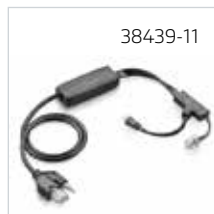

In the Box

- MDA220 USB Multi-Device Adapter
- Telephone Interface Cable
- Quick Start Guide

Spares and Replacement Parts

PART NO.

- 86007-01 Telephone Interface Cable

Accessories

- 74403-01 USB Extension Cable, not pictured
- 80287-01 On-Line Indicator, Straight Plug
- 86008-01 Bundle, HL10/AC Power Supply Bundle (Universal)
- 86079-01 AC Power Supply, Straight Plug (Universal)

Cables and Connectors for Remote Desk Phone Call Control

- 37818-11 APS-11, Electronic Hook Switch, Siemens®/Funwerk®/Auerswald®/Agfeo®/Aastra®/DeTeWe®
- 37820-11 APT-31, Electronic Hook Switch, Avaya® GmbH (Tenovis)
- 38350-13 APC-43, Electronic Hook Switch, Cisco®, *not pictured*
- 38439-11 APP-51, Electronic Hook Switch, Polycom®
- 38633-11 APV-66, Electronic Hook Switch, Avaya (EU24)
- 38734-11 APV-63, Electronic Hook Switch, Avaya
- 38908-11 APA-23, Electronic Hook Switch, Alcatel®
- 60961-35 HL10 Handset Lifter, Straight Plug
- 78887-01 RD-1 Electronic Hook Switch, Shoretel®/Toshiba®/Adtran®/Allworx®
- 85638-01 EHS Extension Cable, Cisco, *not pictured*
- 87317-01 APC-45, Electronic Hook Switch, Cisco
- 87327-01 APD-80, Electronic Hook Switch
- 89280-11 APN-91, Electronic Hook Switch, NEC®, *pictured on page 9*
- 201081-01 APC-82, Electronic Hook Switch, Cisco, *pictured on page 9*
- 202578-01 APU-72, Electronic Hook Switch, Avaya (Nortel®)/Cisco