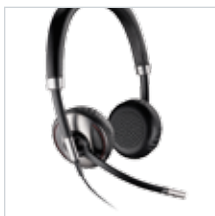

19-23

USB CORDED HEADSETS