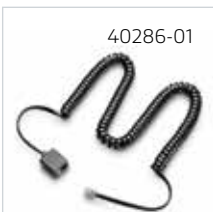

In the Box

S11

- Headset
- Headset Stand
- Base

- AC Power Supply
- User Guide

S12

- Headset
- Earloops
- Headband
- Headset Stand

- Base
- AC Power Supply
- User Guide

Spare Parts

PART NO.

- 43297-01 Earloop Kit; S, M, L (S12)
- 43298-03 Headband (S12)
- 45650-03 Spare Ring / Pivot Ball Assembly
- 45671-01 AC Power Supply (S11/12)
- 46186-01 Ear Cushion, Leatherette
- 46199-01 Clothing Clip (S11)
- 65217-01 Headset Stand (S12)
- 65219-01 Headset (S12, no headband, ear cushions or ear hooks)
- 65388-02 Headset (S11)

Accessories

- 40286-01 Coil Cord, 10' Extension, Modular Phone Jack

40286-01