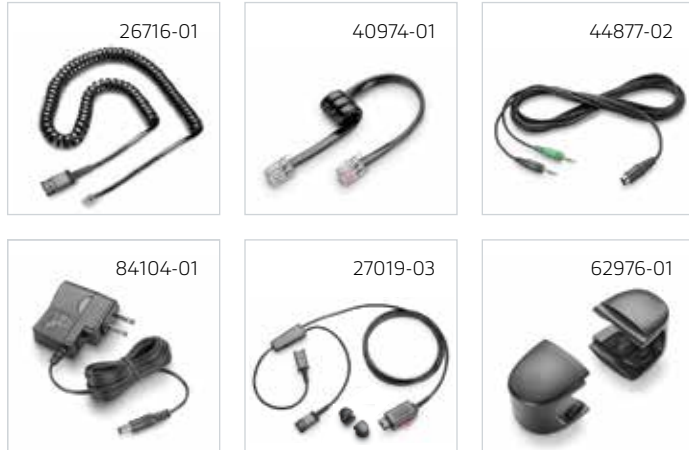

In the Box

Audio Processor
Phone Cable
Computer Cord
AC Power Supply

QD to Modular Phone Jack Coil Cable
Adjustment Key
User Guide

Spares and Replacement Parts

PART NO.

26716-01	Cable, Coil, QD-to-Modular Phone Jack (Audio Processor)
40974-01	Cable, Stub, Modular-to-Modular (Audio Processor-to-Telephone)
43590-01	Battery and Compatibility Doors, <i>not pictured</i>
44877-02	Computer Cord, MX10 to Sound Card
84104-01	AC Power Supply

Accessories

27019-03	Y-Adapter Trainer Cord with Microphone Mute Switch and QD Clamp
62976-01	QD Cord Lock

CA12CD-S™

In the Box

Hand Held PTT Unit (Remote)
Base Unit
Console Interface Cable
Battery Packs (2)
AC Power Supply
User Guide

Spares and Replacement Parts

PART NO.

68331-01	Console Interface Cable
80090-05	AC Power Supply
80322-01	Battery Pack for Remote
92697-01	Remote Cable
201059-01	Remote PTT Unit