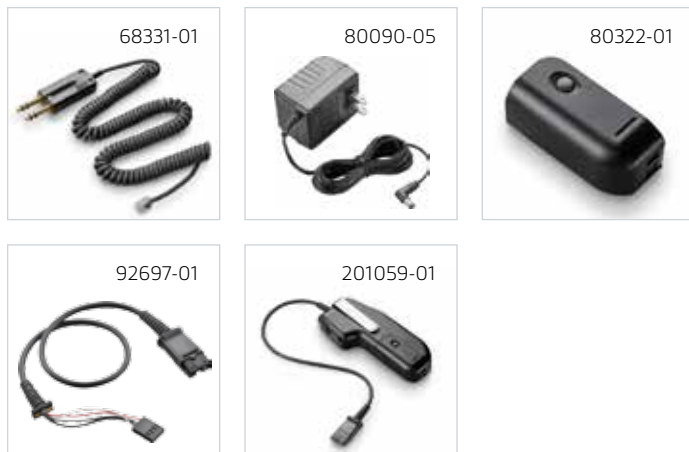

In the Box

Audio Processor
Phone Cable
Computer Cord
AC Power Supply

QD to Modular Phone Jack Coil Cable
Adjustment Key
User Guide

Spares and Replacement Parts

PART NO.

26716-01	Cable, Coil, QD-to-Modular Phone Jack (Audio Processor)
40974-01	Cable, Stub, Modular-to-Modular (Audio Processor-to-Telephone)
43590-01	Battery and Compatibility Doors, <i>not pictured</i>
44877-02	Computer Cord, MX10 to Sound Card
84104-01	AC Power Supply

Accessories

27019-03	Y-Adapter Trainer Cord with Microphone Mute Switch and QD Clamp
62976-01	QD Cord Lock

CA12CD-S™

In the Box

Hand Held PTT Unit (Remote)
Base Unit
Console Interface Cable
Battery Packs (2)
AC Power Supply
User Guide

Spares and Replacement Parts

PART NO.

68331-01	Console Interface Cable
80090-05	AC Power Supply
80322-01	Battery Pack for Remote
92697-01	Remote Cable
201059-01	Remote PTT Unit