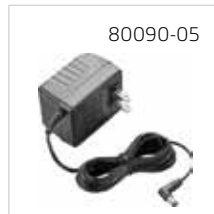

In the Box

Headset
Base
Phone Cable

Foam and Leatherette Ear Cushions
AC Power Supply
Quick Start Guide

Discontinued Models

CS351, CS361

Spares and Replacement Parts

PART NO.

64399-03 Headset Battery (w / Removal Tool)
71781-01 Ear Cushions, Foam (2)
71782-01 Ear Cushions, Leatherette (2)
71783-01 Headset Battery Door, *not pictured*
75048-10 Charging Unit and CS351N Headset, *not pictured*
75049-04 Charging Unit and CS361N Headset, *not pictured*
80090-05 AC Power Supply

Accessories

46429-01 On-Line Indicator Extension Cord
65116-02 On-Line Indicator Light
72742-01 Headband Pad
75050-01 Charging Unit, Stand Alone, No Headset

NOTE: For Cables and Connectors for Remote Desk Phone Call Control, see page 9.