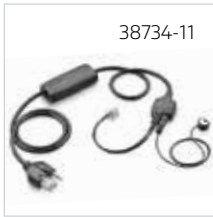

Accessories

- 65116-02 On-Line Indicator Light, *pictured on page 9*
- 71781-01 Foam Ear Cushions (CS510-XD/CS520-XD)
- 80287-01 On-Line Indicator, Straight Plug
- 87527-01 Foam Ear Loop Covers, 20 Units (CS540-XD/CS545-XD)
- 88940-01 Spare Eartips, 25 Units, Small (CS540-XD/CS545-XD)
- 88941-01 Spare Eartips, 25 Units, Medium (CS540-XD/CS545-XD)

Headset Charging Accessories for Multi-shift Environments

- 83776-11 Over-the-head Charging Cradle - charging only (CS510-XD/CS520-XD)
- 84598-01 Battery (CS540-XD), *not pictured*
- 84599-01 Standard Charging Cradle - charging only (CS540-XD)
- 84600-01 Deluxe Charging Cradle (CS540XD/545XD), *not pictured*
- 84609-01 Charge Base, 5 Units (recommend for CS540XD/CS545XD)
- 86005-01 Charge Base, 1 Unit, 3 Pins with AC Power Supply (recommend for CS540XD/CS545XD)

Cables and Connectors for Remote Desk Phone Call Control

- 37818-11 APS-11, Electronic Hook Switch, Siemens®/Funwerk®/Auerswald®/Agfeo®/Aastra®/DeTeWe®
- 37820-11 APT-31, Electronic Hook Switch, Avaya® GmbH (Tenovis)
- 38350-13 APC-43, Electronic Hook Switch, Cisco
- 38439-11 APP-51, Electronic Hook Switch, Polycom®
- 38633-11 APV-66, Electronic Hook Switch, Avaya (EU24)
- 38734-11 APV-63, Electronic Hook Switch, Avaya
- 38908-11 APA-23, Electronic Hook Switch, Alcatel®
- 60961-35 HL10 Handset Lifter, Straight Plug
- 78887-01 RD-1 Electronic Hook Switch, Shoretel®/Toshiba®/Adtran®/Allworx®
- 85638-01 EHS Extension Cable, Cisco, *not pictured*
- 87317-01 APC-45, Electronic Hook Switch, Cisco
- 87327-01 APD-80, Electronic Hook Switch
- 89280-11 APN-91, Electronic Hook Switch, NEC®
- 201081-01 APC-82, Electronic Hook Switch, Cisco
- 202268-01 API-28, Electronic Hook Switch, Apple iPhones
- 202578-01 APU-72, Electronic Hook Switch, Avaya (Nortel®)/Cisco
- 202678-01 APU-75, Electronics Hook Switch, UC Adapter, *not pictured*