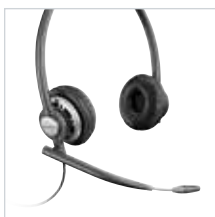

24-28

CORDED OFFICE HEADSETS