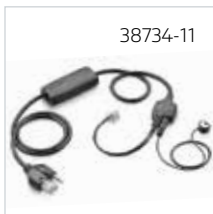

In the Box

- MDA220 USB Multi-Device Adapter
- Telephone Interface Cable
- Quick Start Guide

Spares and Replacement Parts

PART NO.

- 86007-01 Telephone Interface Cable

Accessories

- 74403-01 USB Extension Cable, not pictured
- 80287-01 On-Line Indicator, Straight Plug
- 86008-01 Bundle, HL10/AC Power Supply Bundle (Universal)
- 86079-01 AC Power Supply, Straight Plug (Universal)

Cables and Connectors for Remote Desk Phone Call Control

- 37818-11 APS-11, Electronic Hook Switch, Siemens®/Funwerk®/Auerswald®/Agfeo®/Aastra®/DeTeWe®
- 37820-11 APT-31, Electronic Hook Switch, Avaya® GmbH (Tenovis)
- 38350-13 APC-43, Electronic Hook Switch, Cisco®, *not pictured*
- 38439-11 APP-51, Electronic Hook Switch, Polycom®
- 38633-11 APV-66, Electronic Hook Switch, Avaya (EU24)
- 38734-11 APV-63, Electronic Hook Switch, Avaya
- 38908-11 APA-23, Electronic Hook Switch, Alcatel®
- 60961-35 HL10 Handset Lifter, Straight Plug
- 78887-01 RD-1 Electronic Hook Switch, Shoretel®/Toshiba®/Adtran®/Allworx®
- 85638-01 EHS Extension Cable, Cisco, *not pictured*
- 87317-01 APC-45, Electronic Hook Switch, Cisco
- 87327-01 APD-80, Electronic Hook Switch
- 89280-11 APN-91, Electronic Hook Switch, NEC®, *pictured on page 9*
- 201081-01 APC-82, Electronic Hook Switch, Cisco, *pictured on page 9*
- 202578-01 APU-72, Electronic Hook Switch, Avaya (Nortel®)/Cisco