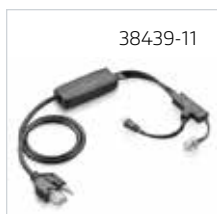

Spares and Replacement Parts (continued)

PART NO.

- 83768-01 Convertible Charge Cradle (WO100/101)
- 83769-11 Over-the-ear Charging Cradle (WO200/201)
- 83776-01 Over-the-head Charging Cradle (WO300/WO350)
- 86009-01 Telephone Interface Cable
- 86658-01 USB Cable

Accessories

- 71781-01 Ear Cushions, Foam (2) (WO300/WO350)
- 80287-01 On-Line Indicator, Straight Plug
- 84609-01 Charge Base, 5 Unit, 3 Pins (with AC Power Supply)
- 86005-01 Charge Base, 1 Unit, 3 Pins (with AC Power Supply)

Cables and Connectors for Remote Desk Phone Call Control

- 37818-11 APS-11, Electronic Hook Switch, Siemens®/Funwerk®/Auerswald®/Agfeo®/Aastra®/DeTeWe®
- 37820-11 APT-31, Electronic Hook Switch, Avaya® GmbH (Tenovis)
- 38350-13 APC-43, Electronic Hook Switch, Cisco®
- 38439-11 APP-51, Electronic Hook Switch, Polycom®
- 38633-11 APV-66, Electronic Hook Switch, Avaya (EU24)
- 38734-11 APV-63, Electronic Hook Switch, Avaya
- 38908-11 APA-23, Electronic Hook Switch, Alcatel®
- 60961-35 HL10 Handset Lifter, Straight Plug
- 78887-01 RD-1 Electronic Hook Switch, Shoretel®/Toshiba®/Adtran®/Allworx®, *pictured on page 9*
- 87317-01 APC-45, Electronic Hook Switch, Cisco, *pictured on page 9*
- 87327-01 APD-80, Electronic Hook Switch, *pictured on page 9*
- 89280-11 APN-91, Electronic Hook Switch, NEC
- 202578-01 APU-72, Electronic Hook Switch, Avaya (Nortel®)/Cisco, *pictured on page 9*