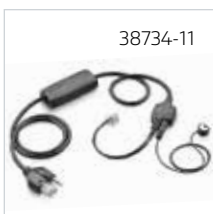

Spares and Replacement Parts (continued)

PART NO.

- 83768-01 Convertible Charge Cradle (WO100/101)
- 83769-11 Over-the-ear Charging Cradle (WO200/201)
- 83776-01 Over-the-head Charging Cradle (WO300/WO350)
- 86009-01 Telephone Interface Cable
- 86658-01 USB Cable

Accessories

- 71781-01 Ear Cushions, Foam (2) (WO300/WO350)
- 80287-01 On-Line Indicator, Straight Plug
- 84609-01 Charge Base, 5 Unit, 3 Pins (with AC Power Supply)
- 86005-01 Charge Base, 1 Unit, 3 Pins (with AC Power Supply)

Cables and Connectors for Remote Desk Phone Call Control

- 37818-11 APS-11, Electronic Hook Switch, Siemens®/Funwerk®/Auerswald®/Agfeo®/Aastra®/DeTeWe®
- 37820-11 APT-31, Electronic Hook Switch, Avaya® GmbH (Tenovis)
- 38350-13 APC-43, Electronic Hook Switch, Cisco®
- 38439-11 APP-51, Electronic Hook Switch, Polycom®
- 38633-11 APV-66, Electronic Hook Switch, Avaya (EU24)
- 38734-11 APV-63, Electronic Hook Switch, Avaya
- 38908-11 APA-23, Electronic Hook Switch, Alcatel®
- 60961-35 HL10 Handset Lifter, Straight Plug
- 78887-01 RD-1 Electronic Hook Switch, Shoretel®/Toshiba®/Adtran®/Allworx®, *pictured on page 9*
- 87317-01 APC-45, Electronic Hook Switch, Cisco, *pictured on page 9*
- 87327-01 APD-80, Electronic Hook Switch, *pictured on page 9*
- 89280-11 APN-91, Electronic Hook Switch, NEC
- 202578-01 APU-72, Electronic Hook Switch, Avaya (Nortel®)/Cisco, *pictured on page 9*